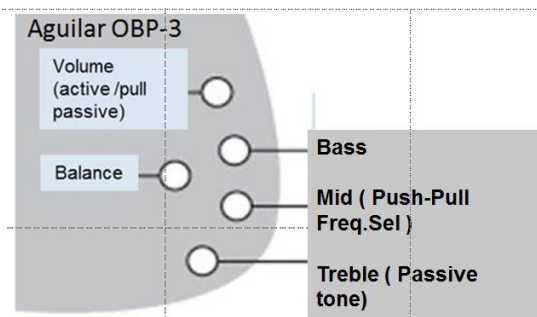

Rinaldis Custom Basses

Details: EvoluZione RED Edition 522 serial 03142019 Bass

Construction / Wood:

Neck: bolt on (with 6 screws & steel inserts)
Maple Neck with Pau Ferro fingerboard, only Lumilay side dots
22 frets
Body: One Piece Poplar & Maple top

Electronics:

Aguilar OBP-3, Volume (push-pull active/passive)-Blend – Bass- Mid (push-pull freq sel) – Treble

2x Delano The Xtender 5 HE Pickups double twin coil in-line hum canceller (quad coil)
2 mini toggle switch: series / single coil / parallel
1 Gotoh Double Battery Box (18V)

Hardware:

Hipshot Chrome 5 String A Style Bass Bridge, String Through Body
Hipshot Chrome HB6 - 1/2" Ultralite Tuner
ETS String Tree
Dunlop Straplok® Dual Design Strap Retainer

Finish:

RED Edition Gloss finish

Neck measurement:

Scale: 876.30 mm / 34 1/2 "
Nut: 47.625 mm / 1 7/8 "
22. fret: 74 mm / 2.906"
Bridge: 19 mm (0.75") each string

Weight: 4.25 kg